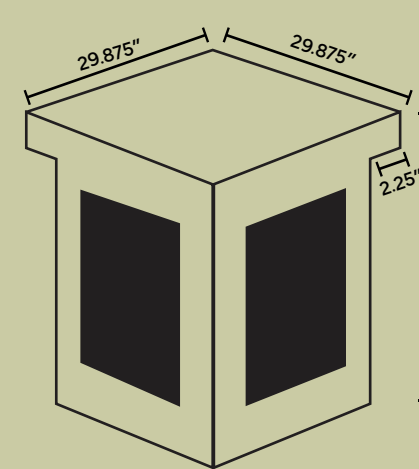

D. Corner Piece
Cafe: PH-BBQIS-25
Ebony: PH-BBQIS-26
Natural: PH-BBQIS-27
Pewter: PH-BBQIS-28
Ultra: PH-BBQIS-29
Coastal: PH-BBQIS-30