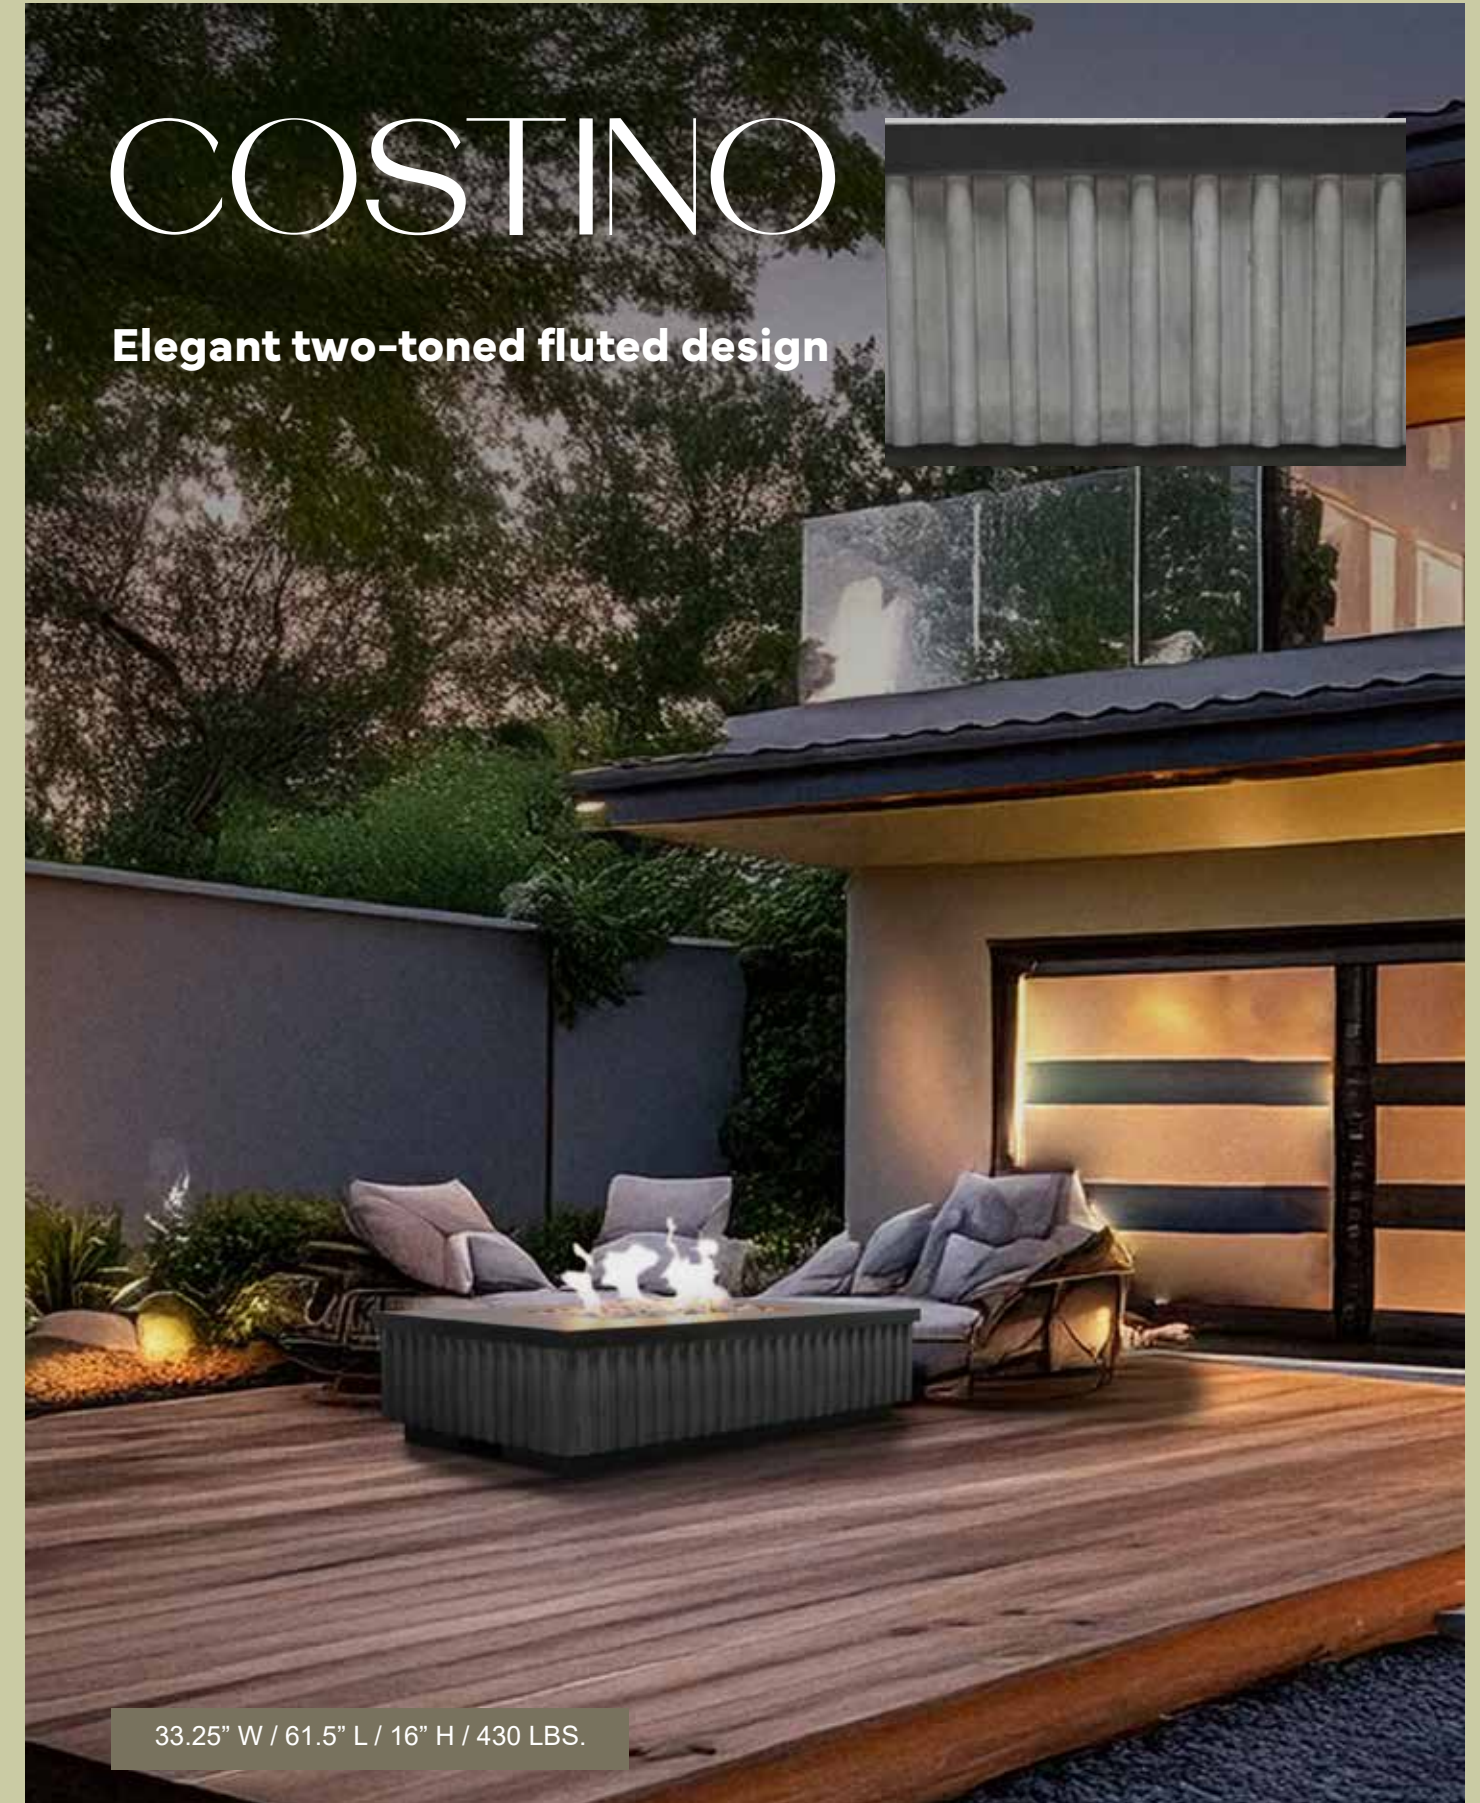

SORRENTO
 33" D / 18" H / 196 LBS.
 SURFACE: 7 1/2" / BURNER: 15"

LOMBARD-P TALL
 32" W / 32" L / 15 3/4" H / 280 LBS.
 BURNER: 15"

Pool Collection available in 3 versions:

- FIRE
- WATER
- FIRE & WATER

NEW FOR 2025