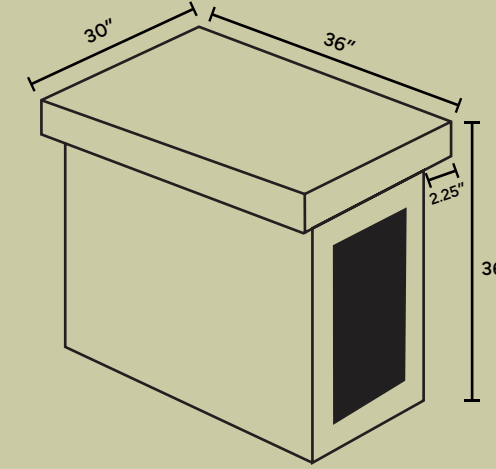

E. 36" Extension Piece
Cafe: PH-BBQIS-13
Ebony: PH-BBQIS-14
Natural: PH-BBQIS-15
Pewter: PH-BBQIS-16
Ultra: PH-BBQIS-17
Coastal: PH-BBQIS-18