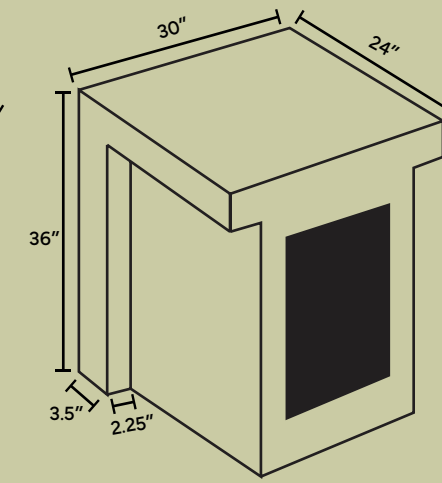

ISOLA MODULAR BBQ ISLAND

30" End Piece, Corner Piece, 36" Extension Piece, 34.5" Grill Base, 30" End Piece

24" End Piece, 34.5" Grill Base, 36" Extension Piece, 24" End Piece

A. 30" End Piece
 Cafe: PH-BBQIS-1
 Ebony: PH-BBQIS-2
 Natural: PH-BBQIS-3
 Pewter: PH-BBQIS-4
 Ultra: PH-BBQIS-5
 Coastal: PH-BBQIS-6