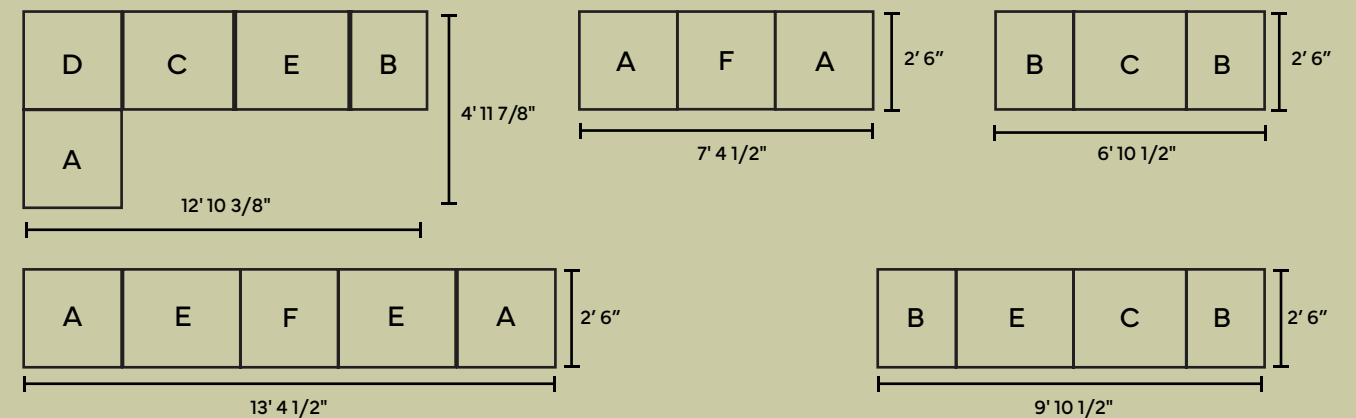

Example BBQ Configurations