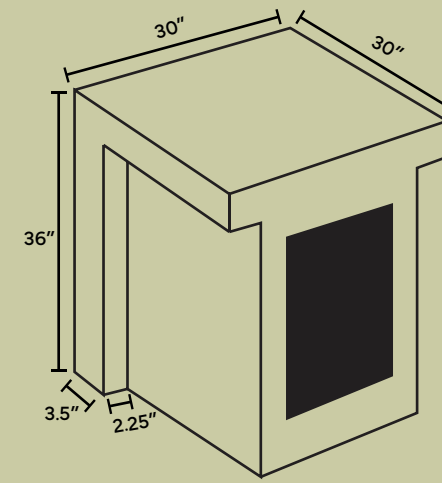

A. 30" End Piece
Cafe: PH-BBQIS-1
Ebony: PH-BBQIS-2
Natural: PH-BBQIS-3
Pewter: PH-BBQIS-4
Ultra: PH-BBQIS-5
Coastal: PH-BBQIS-6