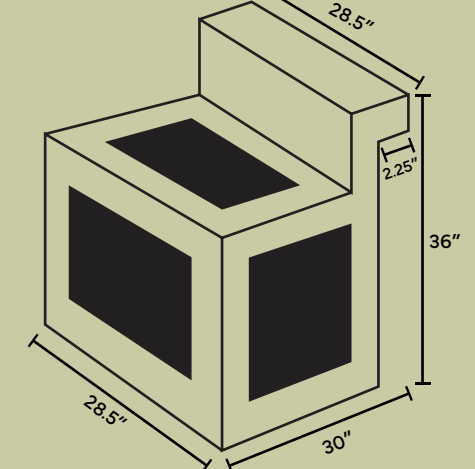

F. 28.5" Grill Base
Cafe: PH-BBQIS-31
Ebony: PH-BBQIS-32
Natural: PH-BBQIS-33
Pewter: PH-BBQIS-34
Ultra: PH-BBQIS-35
Coastal: PH-BBQIS-36