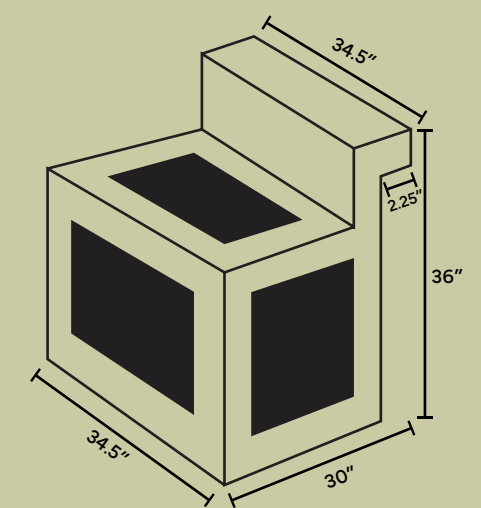

C. 34.5" Grill Base
Cafe: PH-BBQIS-7
Ebony: PH-BBQIS-8
Natural: PH-BBQIS-9
Pewter: PH-BBQIS-10
Ultra: PH-BBQIS-11
Coastal: PH-BBQIS-12