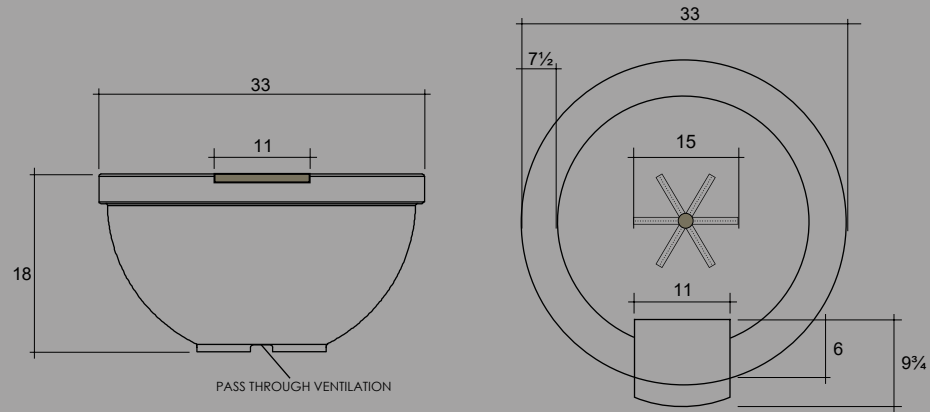

Sorrento

SPECIFICATIONS	
Diameter	33"
Height	18"
Water Flow	15 GPM
Connection	¾" NPT
Burner Size	15" 6-spoke/65,000-85,000 BTUs (ML/E)
Weight	196 lbs.
Fuel Source	Liquid Propane or Natural Gas
Ignition	PH-Ignite (Electronic)/Key Valve (match lite)
Material	Glass fiber reinforced concrete
Media	Lava rock

Lombard-P

SPECIFICATIONS	
Length/Width	29"
Height	10"
Water Flow	15 GPM
Connection	¾" NPT
Burner Size	15" 6-spoke/65,000-85,000 BTUs (ML/E)
Weight	90 lbs.
Fuel Source	Liquid Propane or Natural Gas
Ignition	PH-Ignite (Electronic)/Key Valve (match lite)
Material	Glass fiber reinforced concrete
Media	Lava rock

Verona

SPECIFICATIONS	
Diameter	32 ½"
Height	14 ¾"
Water Flow	15 GPM
Connection	¾" NPT
Burner Size	15" 6-spoke/65,000-85,000 BTUs (ML/E)
Weight	140 lbs.
Fuel Source	Liquid Propane or Natural Gas
Ignition	PH-Ignite (Electronic)/Key Valve (match lite)
Material	Glass fiber reinforced concrete
Media	Lava rock

Ibiza

SPECIFICATIONS	
Length/Width	31 ¼"
Height	16 ¼"
Water Flow	15 GPM
Connection	¾" NPT
Burner Size	15" 6-spoke/65,000-85,000 BTUs (ML/E)
Weight	176 lbs.
Fuel Source	Liquid Propane or Natural Gas
Ignition	PH-Ignite (Electronic)/Key Valve (match lite)
Material	Glass fiber reinforced concrete
Media	Lava rock