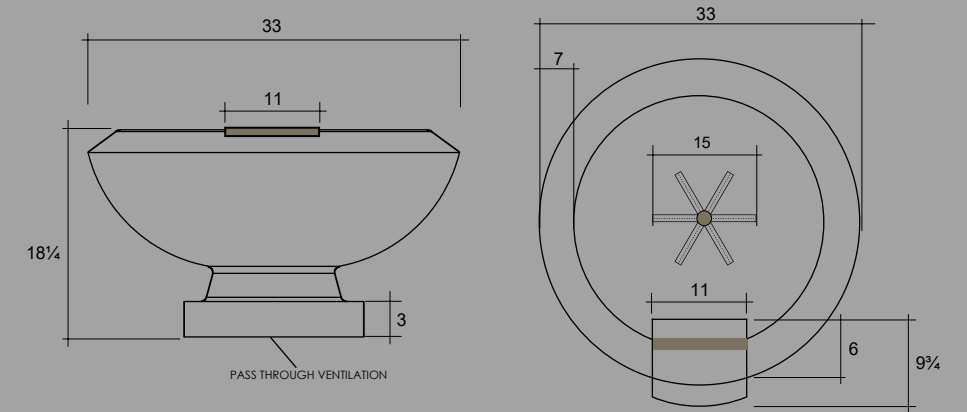

Sorrento

SPECIFICATIONS	
Diameter	33"
Height	18"
Water Flow	15 GPM
Connection	¾" NPT
Burner Size	15" 6-spoke/65,000-85,000 BTUs (ML/E)
Weight	196 lbs.
Fuel Source	Liquid Propane or Natural Gas
Ignition	PH-Ignite (Electronic)/Key Valve (match lite)
Material	Glass fiber reinforced concrete
Media	Lava rock

Lombard-P

SPECIFICATIONS	
Length/Width	29"
Height	10"
Water Flow	15 GPM
Connection	¾" NPT
Burner Size	15" 6-spoke/65,000-85,000 BTUs (ML/E)
Weight	90 lbs.
Fuel Source	Liquid Propane or Natural Gas
Ignition	PH-Ignite (Electronic)/Key Valve (match lite)
Material	Glass fiber reinforced concrete
Media	Lava rock

Verona

SPECIFICATIONS	
Diameter	32 ½"
Height	14 ¾"
Water Flow	15 GPM
Connection	¾" NPT
Burner Size	15" 6-spoke/65,000-85,000 BTUs (ML/E)
Weight	140 lbs.
Fuel Source	Liquid Propane or Natural Gas
Ignition	PH-Ignite (Electronic)/Key Valve (match lite)
Material	Glass fiber reinforced concrete
Media	Lava rock

Ibiza

SPECIFICATIONS	
Length/Width	31 ¼"
Height	16 ¼"
Water Flow	15 GPM
Connection	¾" NPT
Burner Size	15" 6-spoke/65,000-85,000 BTUs (ML/E)
Weight	176 lbs.
Fuel Source	Liquid Propane or Natural Gas
Ignition	PH-Ignite (Electronic)/Key Valve (match lite)
Material	Glass fiber reinforced concrete
Media	Lava rock