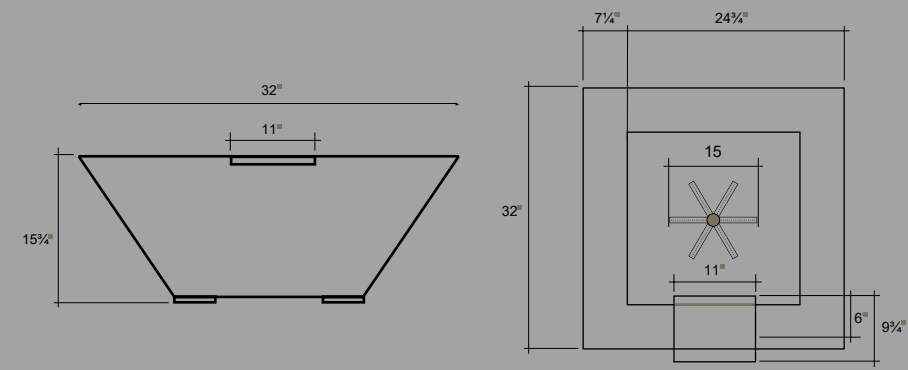

Lombard-P

SPECIFICATIONS	
Length/Width	29"
Height	10"
Water Flow	15 GPM
Connection	¾" NPT
Burner Size	15" 6-spoke/65,000-85,000 BTUs (ML/E)
Weight	90 lbs.
Fuel Source	Liquid Propane or Natural Gas
Ignition	PH-Ignite (Electronic)/Key Valve (match lite)
Material	Glass fiber reinforced concrete
Media	Lava rock

Verona

SPECIFICATIONS	
Diameter	32 ½"
Height	14 ¾"
Water Flow	15 GPM
Connection	¾" NPT
Burner Size	15" 6-spoke/65,000-85,000 BTUs (ML/E)
Weight	140 lbs.
Fuel Source	Liquid Propane or Natural Gas
Ignition	PH-Ignite (Electronic)/Key Valve (match lite)
Material	Glass fiber reinforced concrete
Media	Lava rock

Lombard-P Tall

SPECIFICATIONS	
Length/Width	32"
Height	15 ¾"
Water Flow	15 GPM
Connection	¾" NPT
Burner Size	15" 6-spoke/65,000-85,000 BTUs (ML/E)
Weight	280 lbs.
Fuel Source	Liquid Propane or Natural Gas
Ignition	PH-Ignite (Electronic)/Key Valve (match lite)
Material	Glass fiber reinforced concrete
Media	Lava rock

Ibiza

SPECIFICATIONS	
Length/Width	31 ¼"
Height	16 ¼"
Water Flow	15 GPM
Connection	¾" NPT
Burner Size	15" 6-spoke/65,000-85,000 BTUs (ML/E)
Weight	176 lbs.
Fuel Source	Liquid Propane or Natural Gas
Ignition	PH-Ignite (Electronic)/Key Valve (match lite)
Material	Glass fiber reinforced concrete
Media	Lava rock