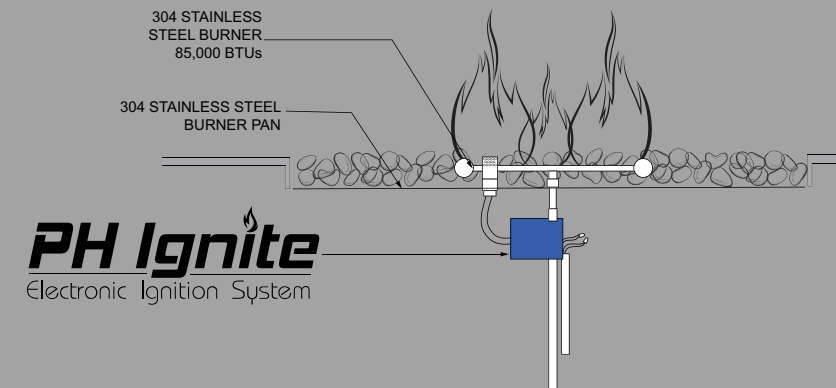

Compact Design

Conveniently fits into your fire feature.