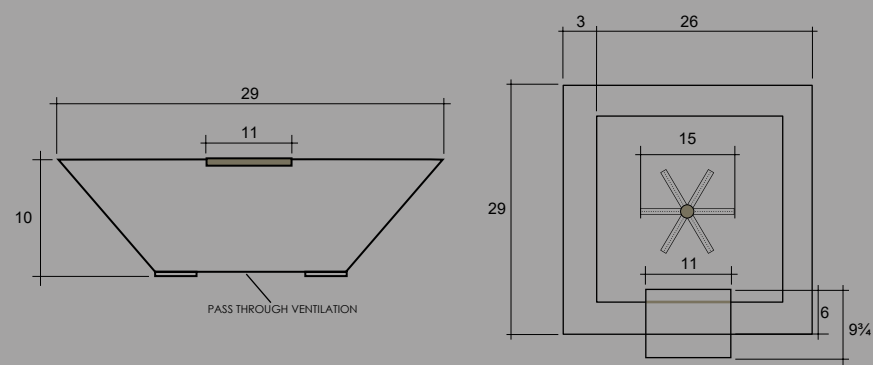

Sorrento

SPECIFICATIONS	
Diameter	33"
Height	18"
Water Flow	15 GPM
Connection	¾" NPT
Burner Size	15" 6-spoke/65,000-85,000 BTUs (ML/E)
Weight	196 lbs.
Fuel Source	Liquid Propane or Natural Gas
Ignition	PH-Ignite (Electronic)/Key Valve (match lite)
Material	Glass fiber reinforced concrete
Media	Lava rock

Lombard-P

SPECIFICATIONS	
Length/Width	29"
Height	10"
Water Flow	15 GPM
Connection	¾" NPT
Burner Size	15" 6-spoke/65,000-85,000 BTUs (ML/E)
Weight	90 lbs.
Fuel Source	Liquid Propane or Natural Gas
Ignition	PH-Ignite (Electronic)/Key Valve (match lite)
Material	Glass fiber reinforced concrete
Media	Lava rock

Verona

SPECIFICATIONS	
Diameter	32 ½"
Height	14 ¾"
Water Flow	15 GPM
Connection	¾" NPT
Burner Size	15" 6-spoke/65,000-85,000 BTUs (ML/E)
Weight	140 lbs.
Fuel Source	Liquid Propane or Natural Gas
Ignition	PH-Ignite (Electronic)/Key Valve (match lite)
Material	Glass fiber reinforced concrete
Media	Lava rock

Ibiza

SPECIFICATIONS	
Length/Width	31 ¼"
Height	16 ¼"
Water Flow	15 GPM
Connection	¾" NPT
Burner Size	15" 6-spoke/65,000-85,000 BTUs (ML/E)
Weight	176 lbs.
Fuel Source	Liquid Propane or Natural Gas
Ignition	PH-Ignite (Electronic)/Key Valve (match lite)
Material	Glass fiber reinforced concrete
Media	Lava rock