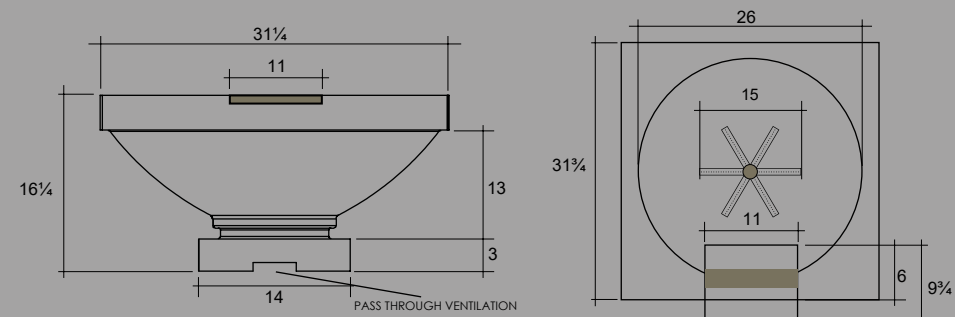

Lombard-P

SPECIFICATIONS	
Length/Width	29"
Height	10"
Water Flow	15 GPM
Connection	¾" NPT
Burner Size	15" 6-spoke/65,000-85,000 BTUs (ML/E)
Weight	90 lbs.
Fuel Source	Liquid Propane or Natural Gas
Ignition	PH-Ignite (Electronic)/Key Valve (match lite)
Material	Glass fiber reinforced concrete
Media	Lava rock

Verona

SPECIFICATIONS	
Diameter	32 ½"
Height	14 ¾"
Water Flow	15 GPM
Connection	¾" NPT
Burner Size	15" 6-spoke/65,000-85,000 BTUs (ML/E)
Weight	140 lbs.
Fuel Source	Liquid Propane or Natural Gas
Ignition	PH-Ignite (Electronic)/Key Valve (match lite)
Material	Glass fiber reinforced concrete
Media	Lava rock

Lombard-P Tall

SPECIFICATIONS	
Length/Width	32"
Height	15 ¾"
Water Flow	15 GPM
Connection	¾" NPT
Burner Size	15" 6-spoke/65,000-85,000 BTUs (ML/E)
Weight	280 lbs.
Fuel Source	Liquid Propane or Natural Gas
Ignition	PH-Ignite (Electronic)/Key Valve (match lite)
Material	Glass fiber reinforced concrete
Media	Lava rock

Ibiza

SPECIFICATIONS	
Length/Width	31 ¼"
Height	16 ¼"
Water Flow	15 GPM
Connection	¾" NPT
Burner Size	15" 6-spoke/65,000-85,000 BTUs (ML/E)
Weight	176 lbs.
Fuel Source	Liquid Propane or Natural Gas
Ignition	PH-Ignite (Electronic)/Key Valve (match lite)
Material	Glass fiber reinforced concrete
Media	Lava rock