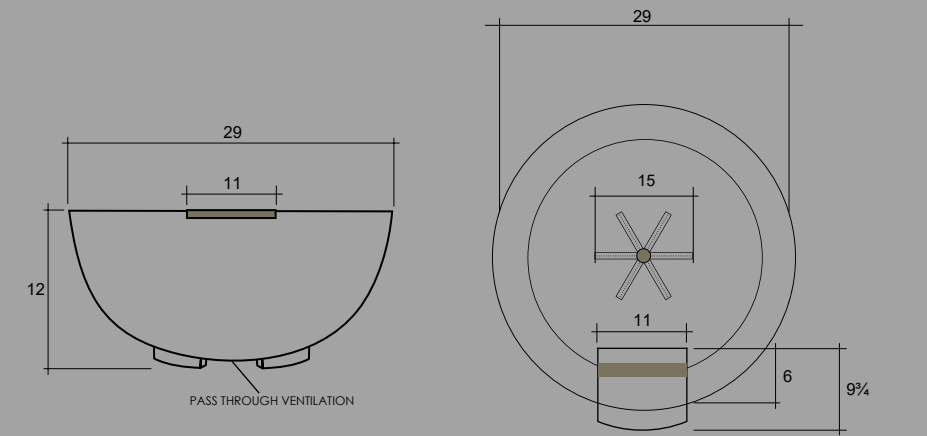

Lombard-P

SPECIFICATIONS	
Length/Width	29"
Height	10"
Water Flow	15 GPM
Connection	¾" NPT
Burner Size	15" 6-spoke/65,000-85,000 BTUs (ML/E)
Weight	90 lbs.
Fuel Source	Liquid Propane or Natural Gas
Ignition	PH-Ignite (Electronic)/Key Valve (match lite)
Material	Glass fiber reinforced concrete
Media	Lava rock

Verona

SPECIFICATIONS	
Diameter	32 ½"
Height	14 ¾"
Water Flow	15 GPM
Connection	¾" NPT
Burner Size	15" 6-spoke/65,000-85,000 BTUs (ML/E)
Weight	140 lbs.
Fuel Source	Liquid Propane or Natural Gas
Ignition	PH-Ignite (Electronic)/Key Valve (match lite)
Material	Glass fiber reinforced concrete
Media	Lava rock

Lombard-P Tall

SPECIFICATIONS	
Length/Width	32"
Height	15 ¾"
Water Flow	15 GPM
Connection	¾" NPT
Burner Size	15" 6-spoke/65,000-85,000 BTUs (ML/E)
Weight	280 lbs.
Fuel Source	Liquid Propane or Natural Gas
Ignition	PH-Ignite (Electronic)/Key Valve (match lite)
Material	Glass fiber reinforced concrete
Media	Lava rock

Ibiza

SPECIFICATIONS	
Length/Width	31 ¼"
Height	16 ¼"
Water Flow	15 GPM
Connection	¾" NPT
Burner Size	15" 6-spoke/65,000-85,000 BTUs (ML/E)
Weight	176 lbs.
Fuel Source	Liquid Propane or Natural Gas
Ignition	PH-Ignite (Electronic)/Key Valve (match lite)
Material	Glass fiber reinforced concrete
Media	Lava rock