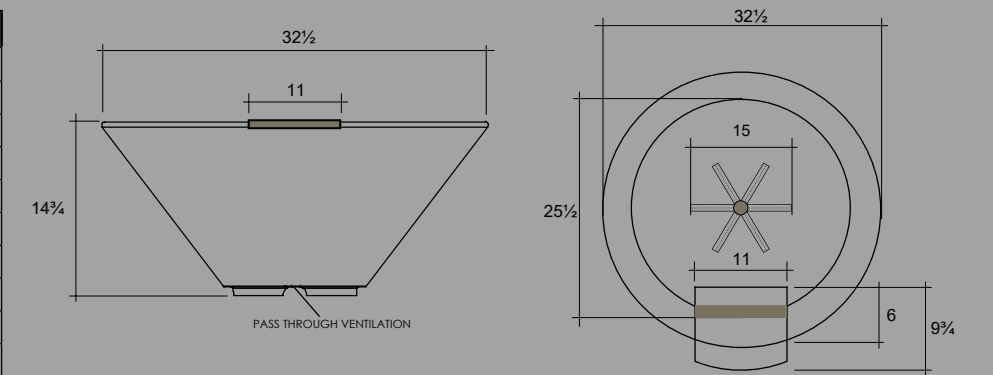

Toscano

SPECIFICATIONS	
Diameter	33"
Height	18 ¼"
Water Flow	15 GPM
Connection	¾" NPT
Burner Size	15" 6-spoke/65,000-85,000 BTUs (ML/E)
Weight	180 lbs.
Fuel Source	Liquid Propane or Natural Gas
Ignition	PH-Ignite (Electronic)/Key Valve (match lite)
Material	Glass fiber reinforced concrete
Media	Lava rock

Lombard-P

SPECIFICATIONS	
Length/Width	29"
Height	10"
Water Flow	15 GPM
Connection	¾" NPT
Burner Size	15" 6-spoke/65,000-85,000 BTUs (ML/E)
Weight	90 lbs.
Fuel Source	Liquid Propane or Natural Gas
Ignition	PH-Ignite (Electronic)/Key Valve (match lite)
Material	Glass fiber reinforced concrete
Media	Lava rock

Verona

SPECIFICATIONS	
Diameter	32 ½"
Height	14 ¾"
Water Flow	15 GPM
Connection	¾" NPT
Burner Size	15" 6-spoke/65,000-85,000 BTUs (ML/E)
Weight	140 lbs.
Fuel Source	Liquid Propane or Natural Gas
Ignition	PH-Ignite (Electronic)/Key Valve (match lite)
Material	Glass fiber reinforced concrete
Media	Lava rock

Ibiza

SPECIFICATIONS	
Length/Width	31 ¼"
Height	16 ¼"
Water Flow	15 GPM
Connection	¾" NPT
Burner Size	15" 6-spoke/65,000-85,000 BTUs (ML/E)
Weight	176 lbs.
Fuel Source	Liquid Propane or Natural Gas
Ignition	PH-Ignite (Electronic)/Key Valve (match lite)
Material	Glass fiber reinforced concrete
Media	Lava rock