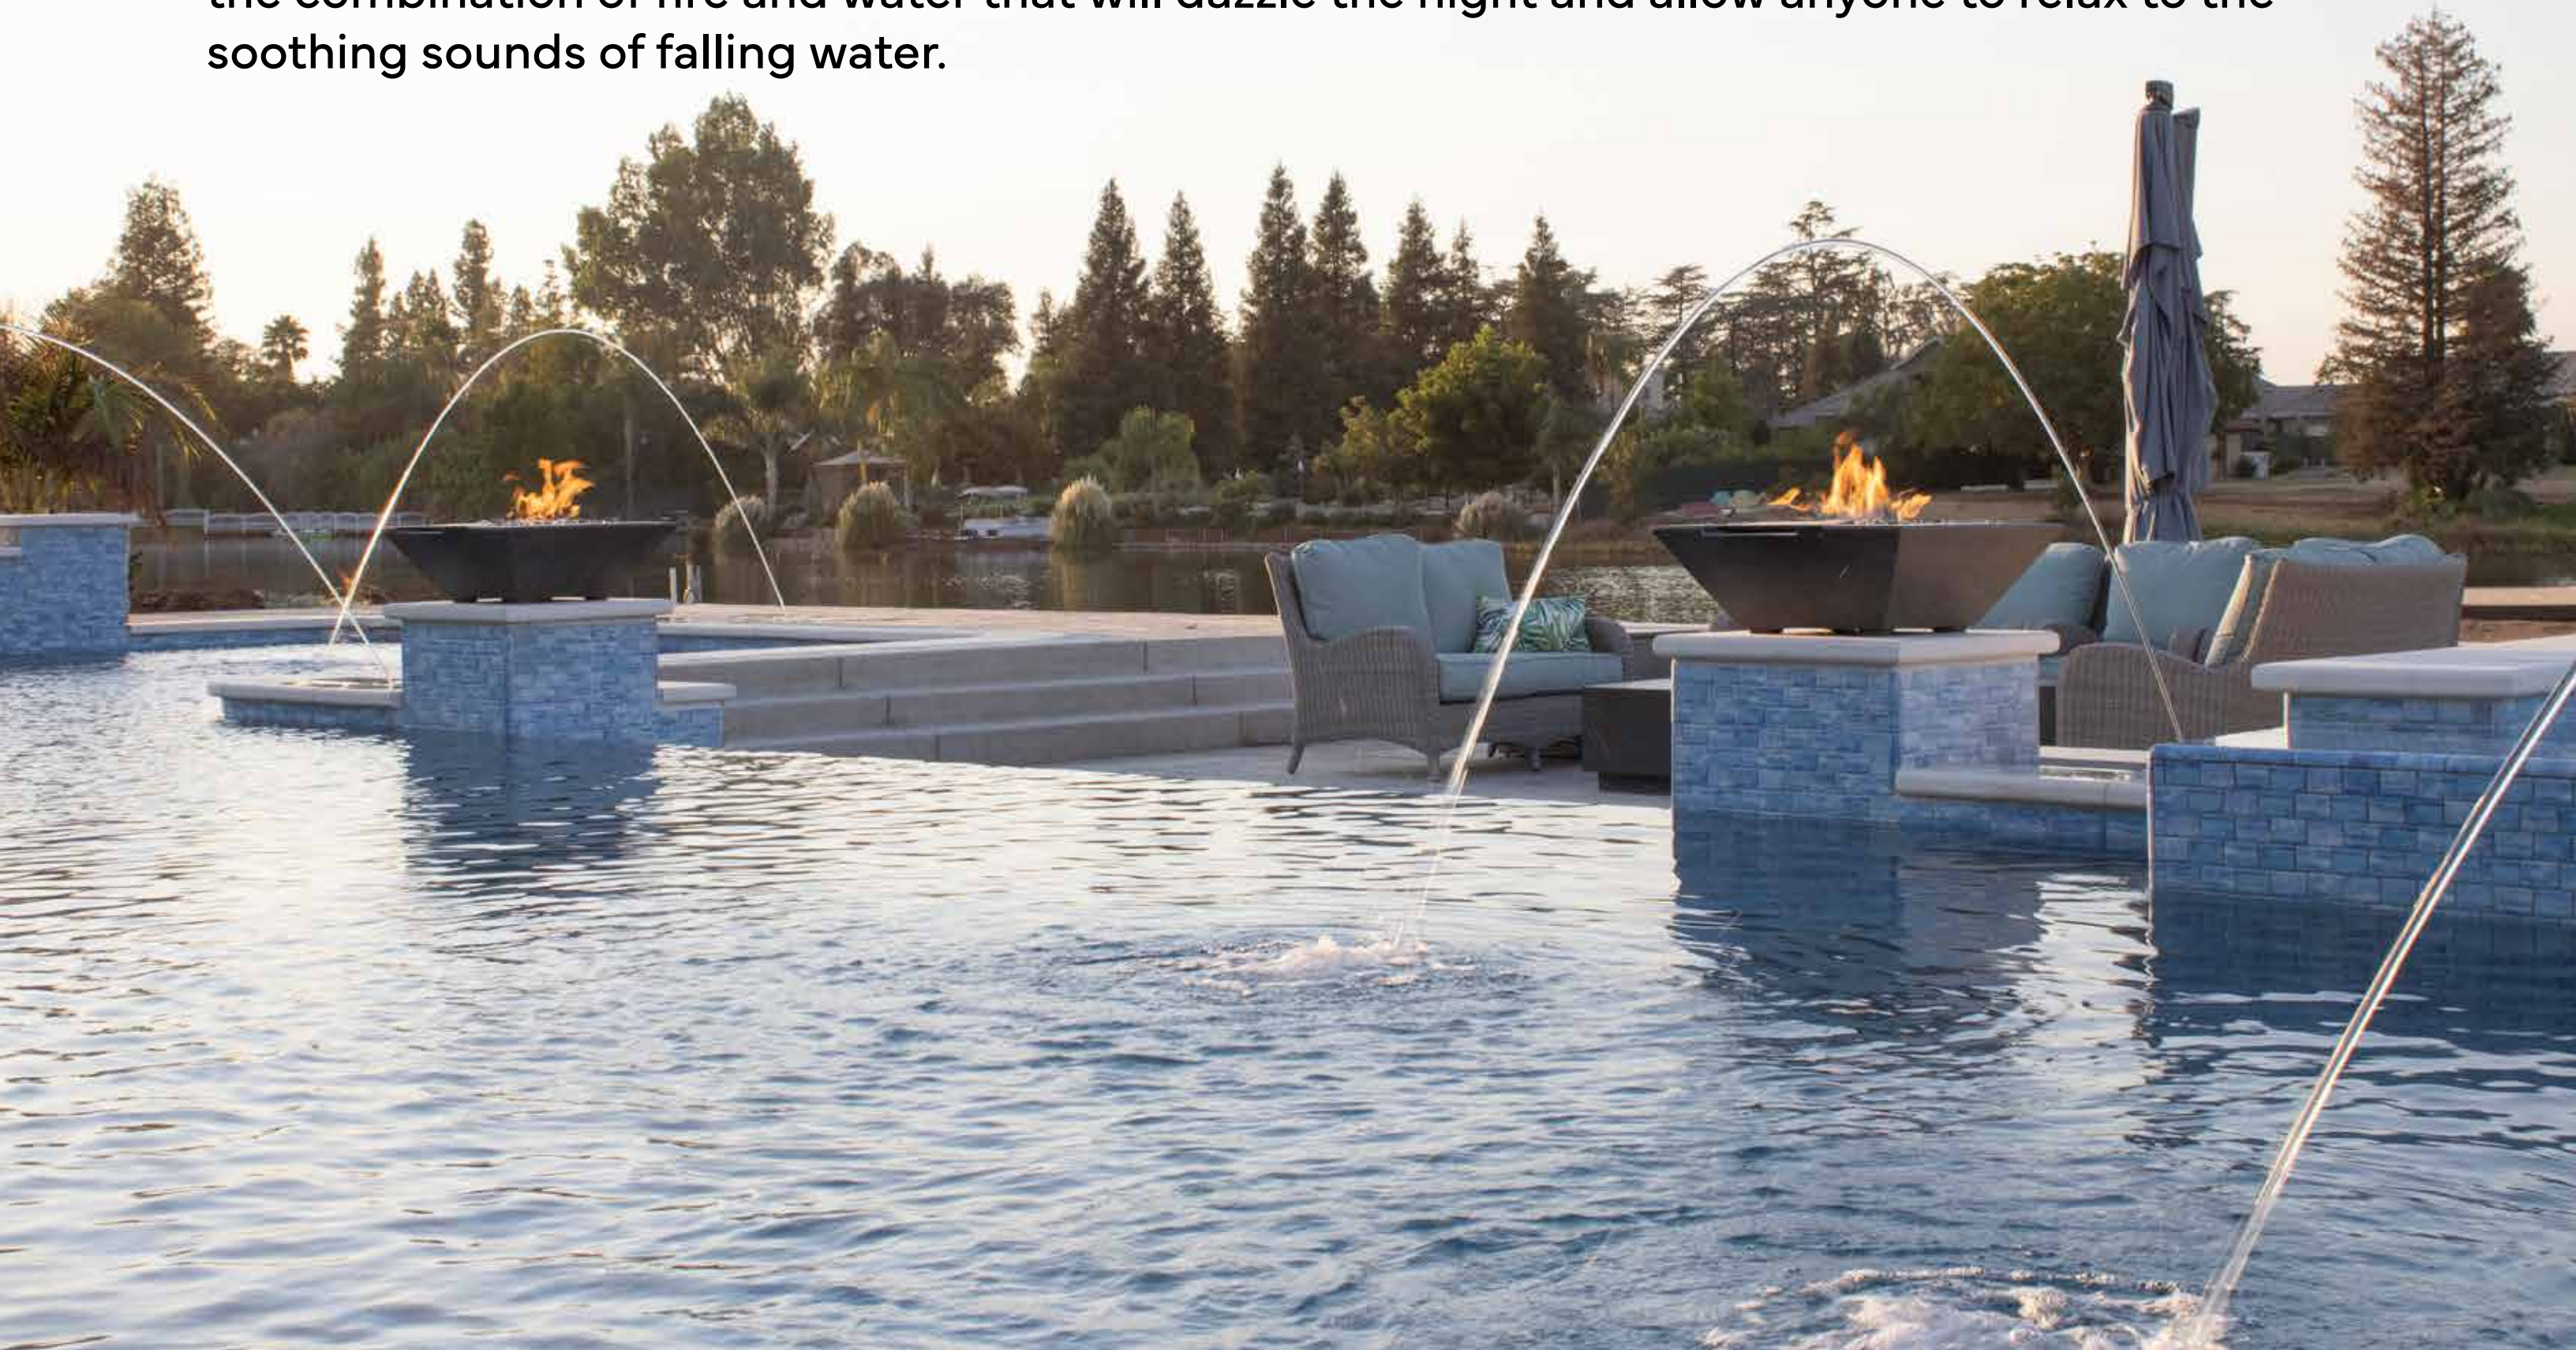

2025 POOL PRODUCT GUIDE

PRISM

HARDSCAPES

Full Product Catalog

Prism Hardscapes proudly presents the Poolside Collection, a line of products that bring two elements of a beautiful poolside area to outdoor living spaces. Live in the lap of luxury with the combination of fire and water that will dazzle the night and allow anyone to relax to the soothing sounds of falling water.