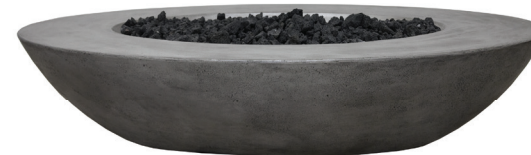

OVALE

79" L X 45" W X 18" H
10" LIP | 320 LBS.