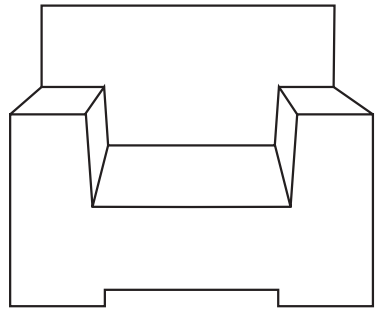

CLUB CHAIR

39" W X 32" L X 31 1/2" H
6 1/2" ARM RESTS