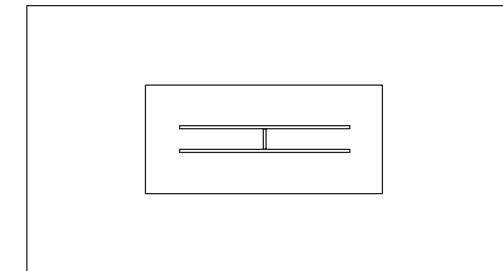

PORTO 68

68" L X 38" W X 22" H
11" & 17" LIP | 550 LBS.
HINGED DOOR | 90° CORNERS