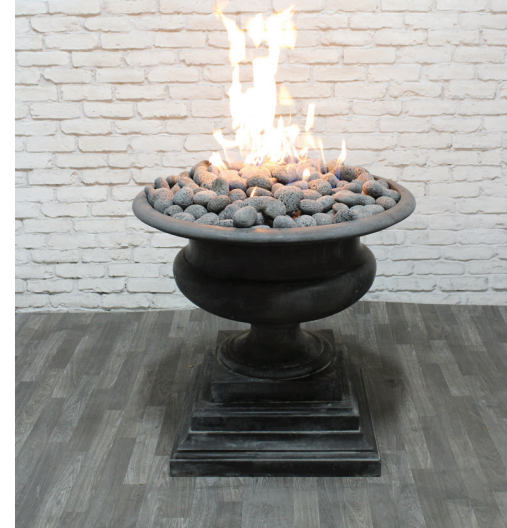

COLOSSEUM

Make sure guests are entertained with the Colosseum Collection from Prism Hardscapes. These urn-shaped features are inspired by the styles of Ancient Rome and are a great addition to any outdoor space.