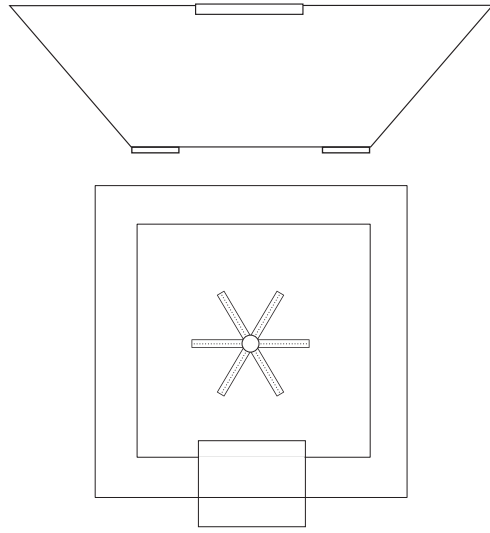

LOMBARD-P

29" L X 29" W X 10" H
16 1/2" BASE & 3" LIP | 90 LBS.