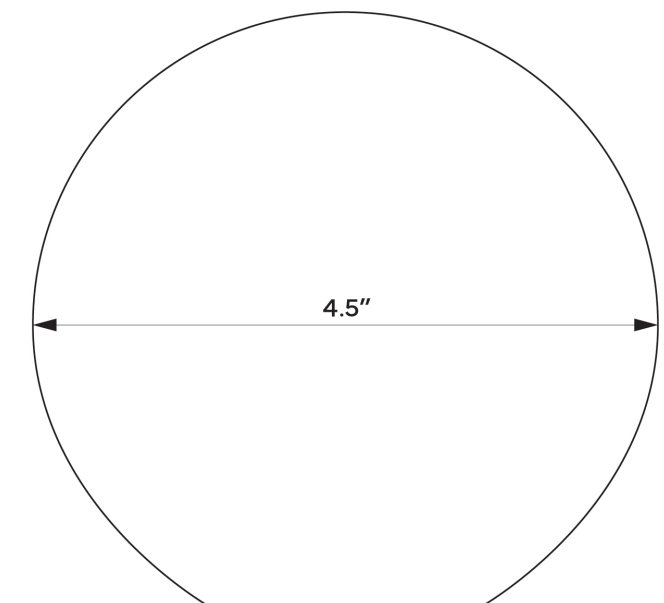

OPTIONS

COLOR OPTIONS

Most fire features are available to be ordered in one of six integral color options. Pewter is the most popular choice, while Coastal is the newest color option from Prism Hardscapes.

LAVA ROCK OPTIONS

Prism Hardscapes offers several different fire media options to allow anyone to customize their fire feature to their tastes. Beautiful 3/4" Lava Rock is included with nearly all models, and offers a stark contrast with any of the fire feature color options.

Tumbled Lava Rock is included with Fuego Series fire features and is an upgrade available for all other models. Many people enjoy the smooth, clean look of the tumbled lava rock and it is a popular choice.

FIRE GLASS OPTIONS

Prism Hardscapes offers Fire Glass as another upgrade option for most fire features. Its colorful dazzling, modern look is offered in 7 different colors.

FIRE SPHERES

Introducing our ceramic high-heat Fire Spheres, where innovation meets ambiance! Elevate your outdoor experience with these mesmerizing spheres, meticulously crafted to withstand the most intense heat and add a touch of elegance to any fire feature or outdoor space. Engineered for durability and designed to radiate warmth evenly, these spheres create a captivating focal point, casting a mesmerizing glow as flames dance gracefully around them. Whether you're gathering with friends or seeking a moment of tranquility, our ceramic high-heat Fire Spheres redefine the art of outdoor relaxation. Ignite your evenings with style and sophistication.

Fire Spheres are sold in packs of 4 or 8 spheres.