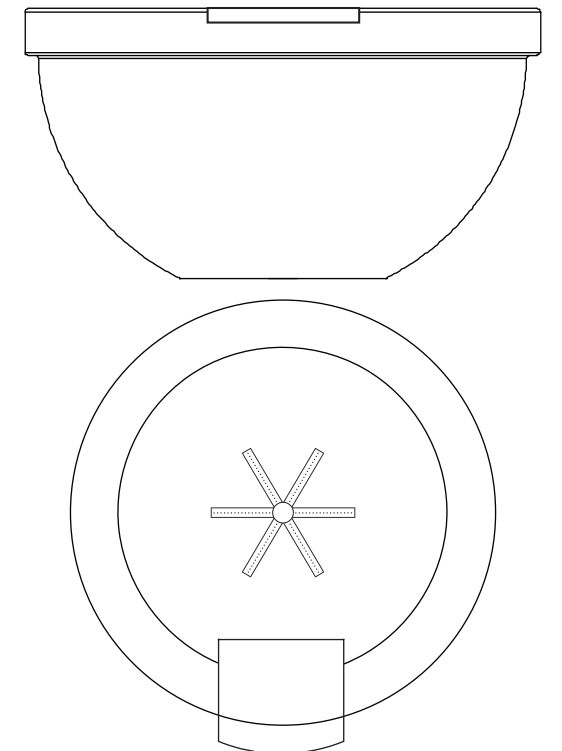

SORRENTO

33" D X 18" H
14" BASE & 7 1/2" LIP | 196 LBS.