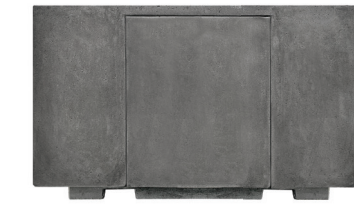

PORTO

Form, function, and convenience all come together in the innovative Porto series fire features from Prism Hardscapes. Use the hidden compartment to keep your outdoor living space free from propane tanks and hoses. This feature is unique to the Porto series and is a must-have feature for anyone looking to have the best-looking outdoor space.

PORTO 58

58" L X 38" W X 22" H
11" & 12" LIP | 450 LBS.
HINGED DOOR | 90° CORNERS