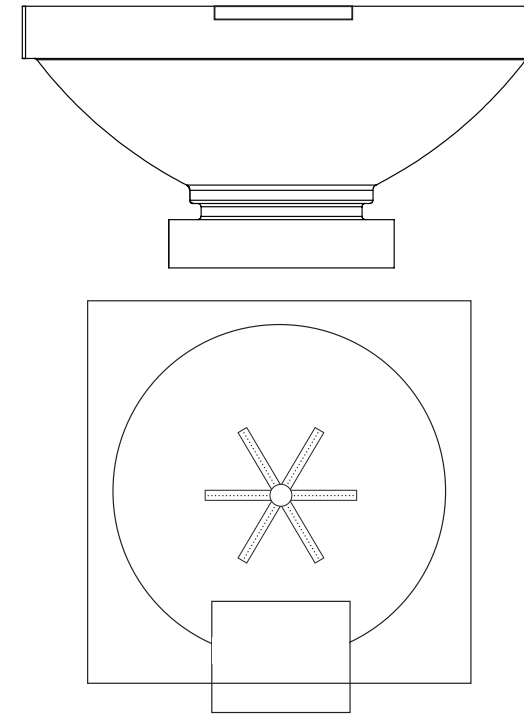

IBIZA

31 1/4" L X 31 1/4" W X 16 1/4" H
14" BASE | 176 LBS.