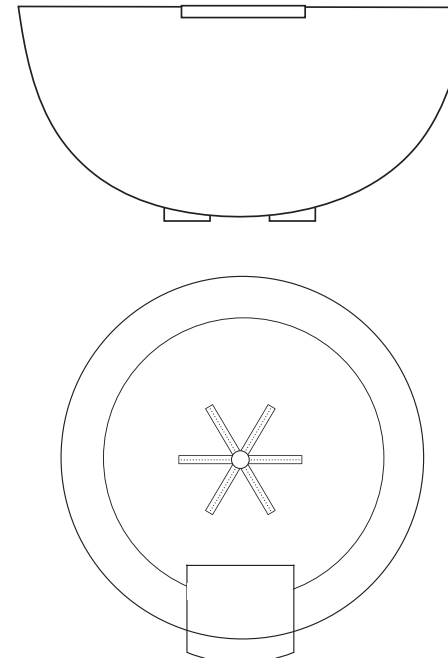

MODERNO 2-P

29" D X 12" H
14" BASE & 2 3/4" LIP | 110 LBS.