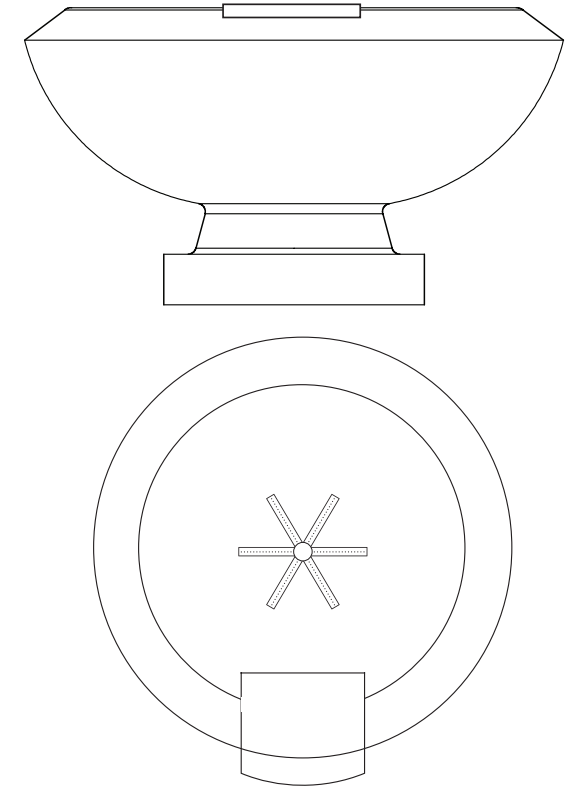

TOSCANO

33" D X 18 1/4" H
14" BASE & 7" LIP | 180 LBS.