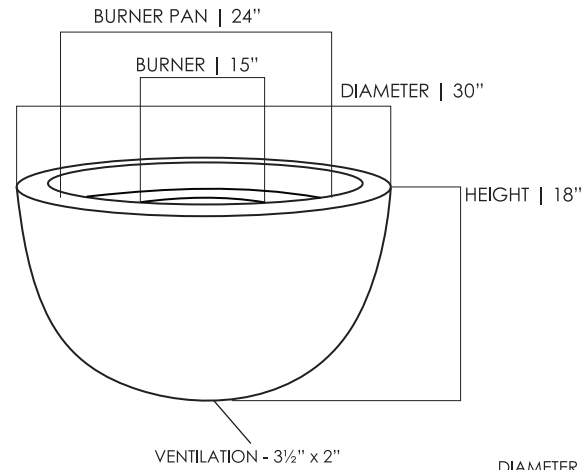

## SPECIFICATIONS

Diameter	30"
Bottom Diameter	14"
Height	18"
Burner Size	15" Diameter / 65,000 BTU
Weight	125 lbs.
Fuel Source	LP or NG
Ignition	Key Valve
Materials	Glass fiber reinforced cement

## SPECIFICATIONS

Diameter	48"
Bottom Diameter	24"
Height	17"
Burner Size	18" Diameter / 65,000 BTU
Weight	300 lbs.
Fuel Source	LP or NG
Ignition	Key Valve
Materials	Glass fiber reinforced cement