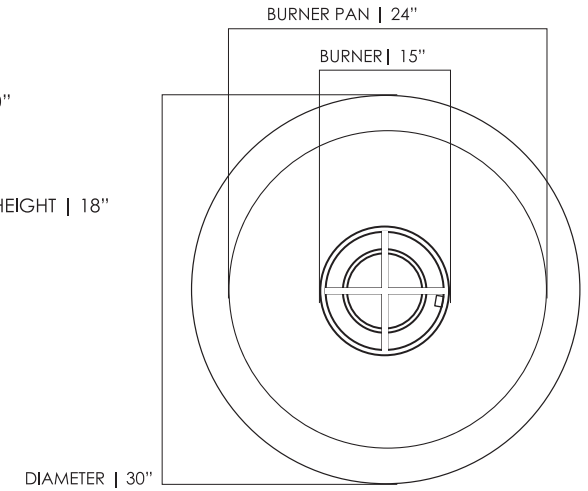

## SPECIFICATIONS

Diameter	30"
Bottom Diameter	14"
Height	18"
Burner Size	15" Diameter / 65,000 BTU
Weight	125 lbs.
Fuel Source	LP or NG
Ignition	Key Valve
Materials	Glass fiber reinforced cement

## SPECIFICATIONS

Diameter	48"
Bottom Diameter	24"
Height	17"
Burner Size	18" Diameter / 65,000 BTU
Weight	300 lbs.
Fuel Source	LP or NG
Ignition	Key Valve
Materials	Glass fiber reinforced cement